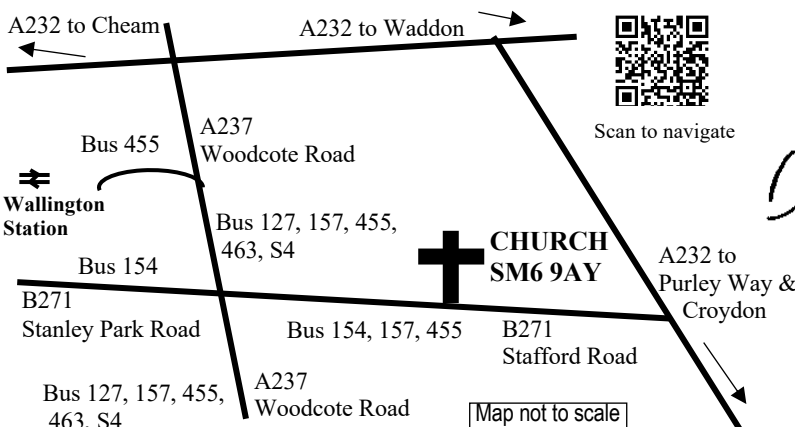

*A day of instruction, devotion
& intercession, based on
the message given at
Fatima in 1917.*