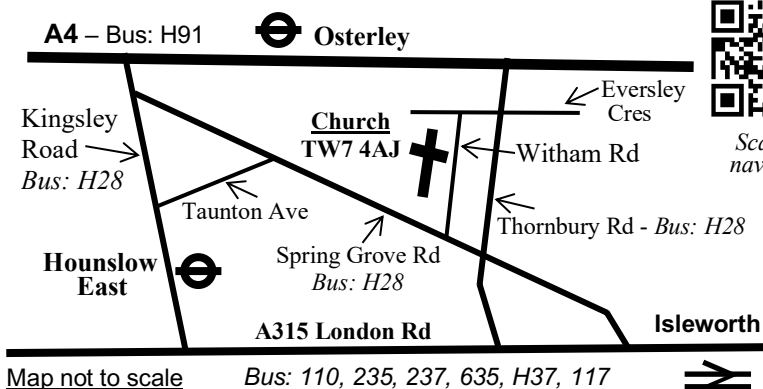

*A day of instruction, devotion
& intercession, based on
the message given at
Fatima in 1917.*