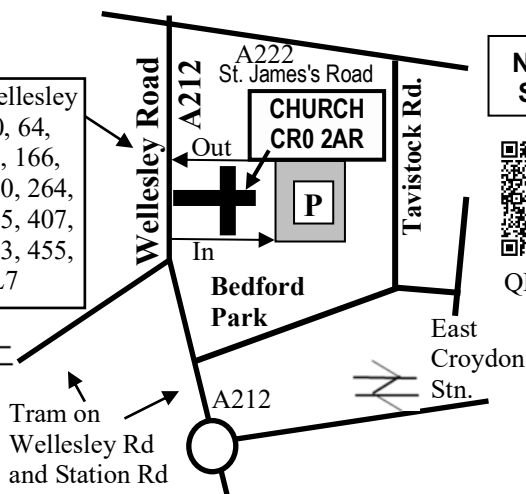

NOT TO SCALE

QR Code

A day of instruction, devotion & intercession, based on the message given at Fatima in 1917.